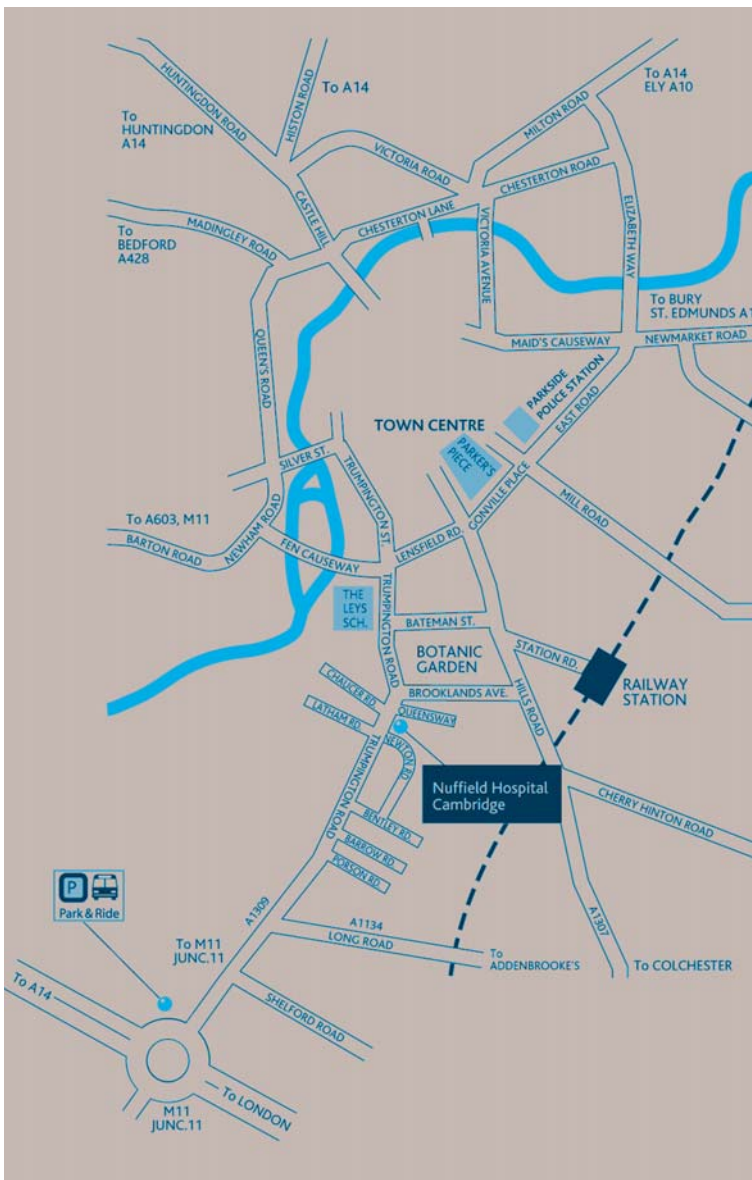

CAMBRIDGE

Nuffield Hospital Cambridge
4 Trumpington Road
Cambridge
CB2 2AF

Telephone: 01223 303336
Facsimile: 01223 316068
www.nuffieldproactivehealth.com

DIRECTIONS

By Car

Nuffield Hospital Cambridge is situated just south of Cambridge city centre on the Trumpington Road.

From South

From M11 – Junction 11: head into Cambridge on the A1309. The hospital is approximately 2 1/2 miles on the right hand side, just past St Faith's School, after the pedestrian lights by Newton Road.

From North

From the city, head towards London A10 on the A1309, past the University Botanic Gardens. The hospital is on the left hand side just past the lights at Brooklands Avenue and Chaucer Road.

Park and Ride

There is a park and ride facility based in nearby Trumpington at Junction 11 of the M11. The buses on route 88 stop directly outside the hospital and the service runs every 10 minutes during the day.