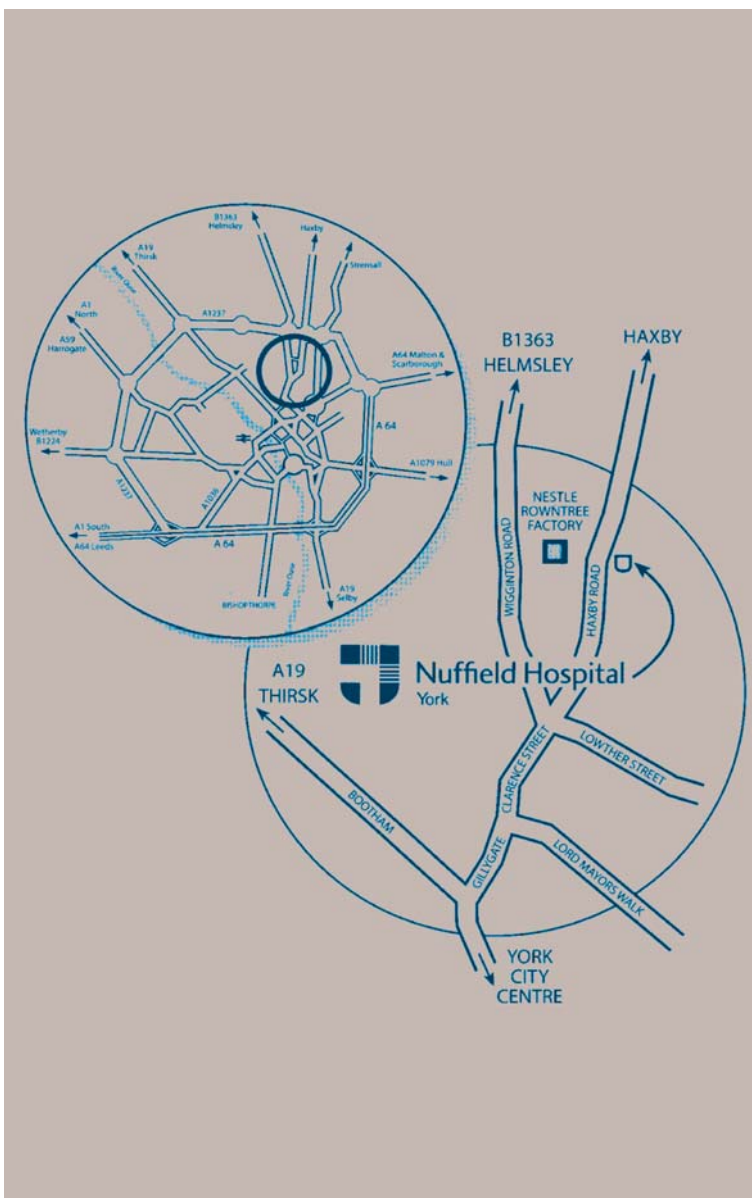

YORK

The Nuffield Hospital York
Haxby Road
York
YO31 8TA

Telephone: 0190 471 5000
Facsimile: 0190 471 5299
www.nuffieldproactivehealth.com

DIRECTIONS

By Car

From the West via A64 (avoiding York City Centre)

Travel East on the A64.* Take the A1237 (York, North & Thirsk). Continue along this road passing the Clifton Moor site on your right and proceed straight across the next roundabout (intersecting the B1363). At the following roundabout signposted to New Earswick, take the exit to the right** and follow Haxby Road through New Earswick towards the city centre. The Nestle factory site will be on your right side. Proceed straight across the roundabout at the junction with Haleys Terrace and the Nuffield Hospital York will be on your left side.

From the North

At the junction of the A19 with the A1237 (outer ring road) turn left and follow directions marked above.*

From the East

(Scarborough, Bridlington and Hull)

Follow the A1237 (outer ring road) signposted to Thirsk. At the roundabout signposted to New Earswick take the left exit and follow the directions marked above.**

From Selby via the A19

Access the A64 East towards Scarborough and at the junction with the A1237 follow signs for Thirsk. At the roundabout signposted to New Earswick take the left exit and follow directions marked above.**

From York Station and City Centre

Follow signs for York Minster. Cross the River Ouse via Lendal Bridge onto Museum Street. At the traffic lights turn left into St Leonard's Place then take the right hand lane through the traffic lights into Gillygate. At the next set of traffic lights take the left hand lane and proceed along Clarence Street and at the end of the road, at the following set of lights take a right turn onto Haxby Road. Proceed along Haxby Road. The Nuffield Hospital York is on the right hand site opposite the Nestle building.

It is a 1.5 mile walk from the station to the hospital. Taxis are available from York Railway Station and there are regular bus services from the station and from Exhibition Square, which travel along Haxby Road. There is a bus stop situated outside the hospital. There is limited car parking available outside the hospital.